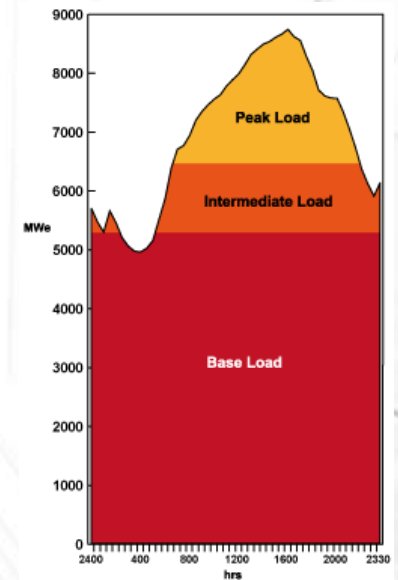

Ei Innovations

- Dehumidifying Whole-house Ventilation
 - Off-peak Ventilation
- High Volume, Lot-specific HVAC Design
 - HVAC Commissioning Verification
 - Drone Inspections

Ei Innovations In Process

- 3D MEP Design
- Panelization Design Services
 - AeroBarrier
 - Buried Ducts