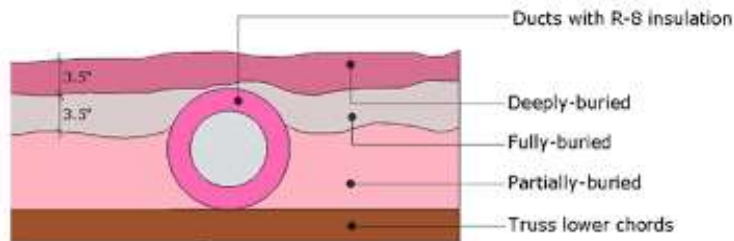

Ei Innovations

- Dehumidifying Whole-house Ventilation
 - Off-peak Ventilation
- High Volume, Lot-specific HVAC Design
 - HVAC Commissioning Verification
 - Drone Inspections

Ei Innovations In Process

- 3D MEP Design
- Panelization Design Services
 - AeroBarrier
 - Buried Ducts