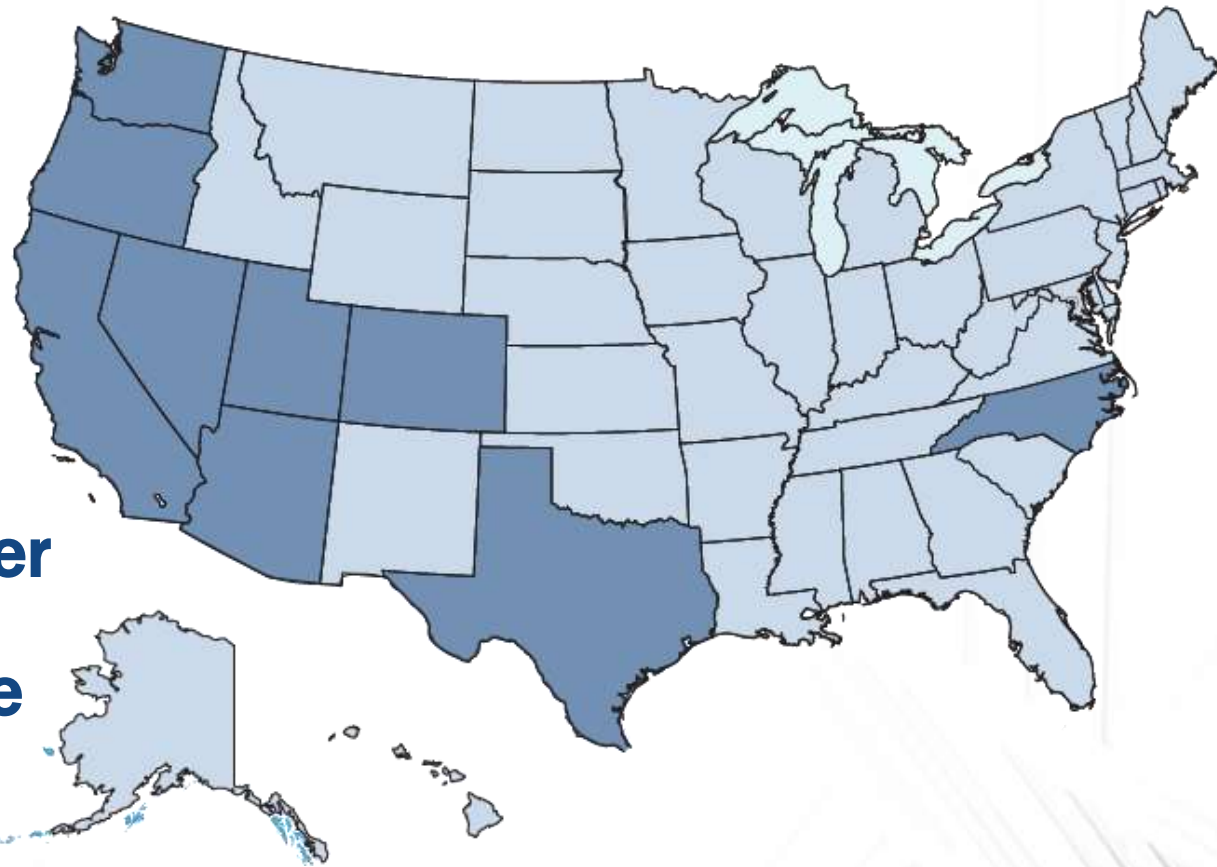

- All Ei Companies
- Design Services Only

**Wherever
you go,
there we
are.**